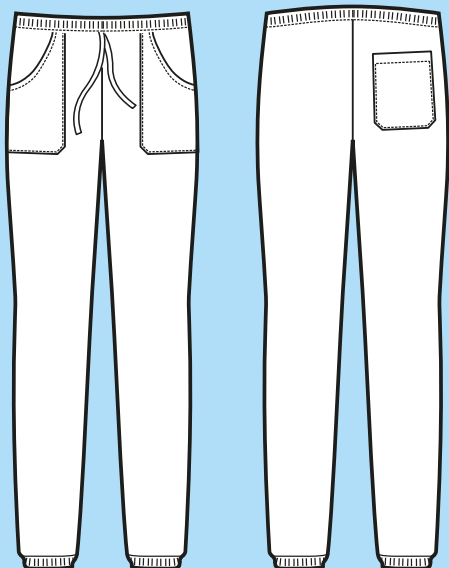

044312F PANTAGIAFFA
S • M • L • XL • XXL
GRIGIO