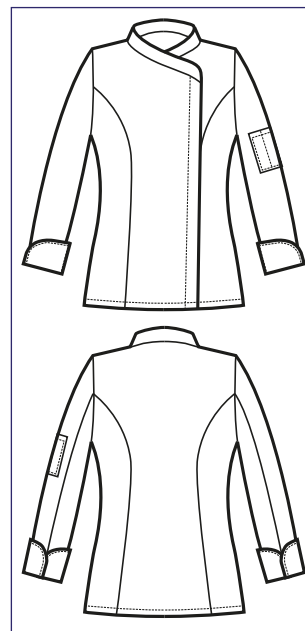

057711
GIACCA LADY
SNAPS
100% cotton
190 gr/m²
S • M • L • XL • XXL
BIANCO + NERO

057711M
GIACCA LADY SNAPS
MEZZA MANICA
100% cotton - 190 gr/m²
S • M • L • XL • XXL
BIANCO + NERO