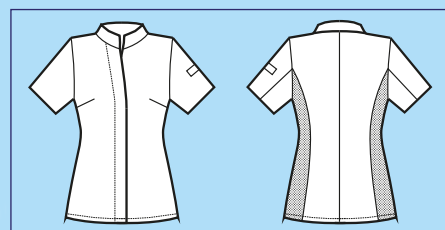

SUPER DRY
LIGHT

057680
GIACCA BOSTON
100% polyester
super dry light
85 gr/m²
S • M • L • XL • XXL
BIANCO

**SUPER DRY
LIGHT**
IL TESSUTO LEGGERO
ANTIMACCHIA
CHE RESPIRA
THE LIGHT ANTISTAIN
FABRIC THAT
BREATHES

**BOTTONI A
PRESSIONE
SNAPS**

057680M
GIACCA
BOSTON
MEZZA
MANICA
100% polyester
super dry light
85 gr/m²
S • M • L • XL • XXL
BIANCO

**Inseri ai fianchi in rete microfor
per facilitare il movimento e
migliorare la traspirazione**

Microfor net inserts on both sides to
ease movements and perspiration