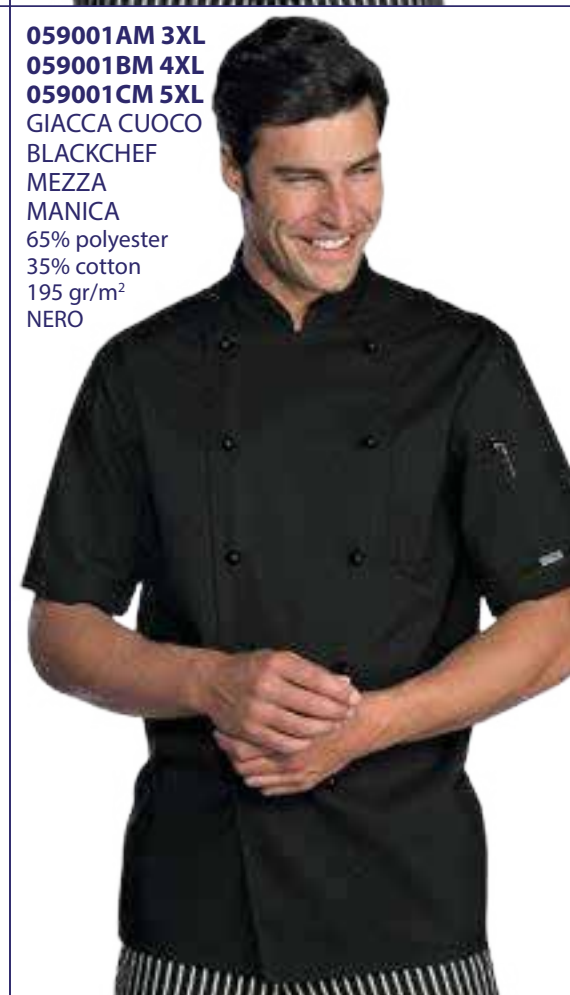

059001AM 3XL
059001BM 4XL
059001CM 5XL
GIACCA CUOCO
BLACKCHEF
MEZZA
MANICA
65% polyester
35% cotton
195 gr/m²
NERO