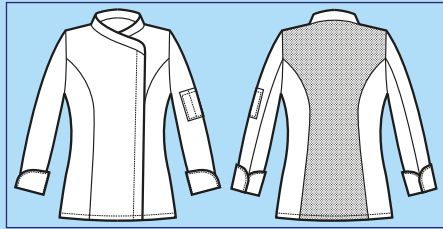

MICROFOR

Parte posteriore in rete microfor per
facilitare il movimento e migliorare
la traspirazione

Back side with net microfor to ease
the movement and to improve
perspiration