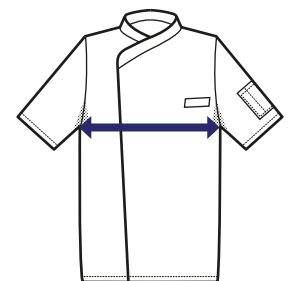

MISURA DEL CAPO
CLOTH MEASURE

A 3XL = cm 140

B 4XL = cm 150

C 5XL = cm 160