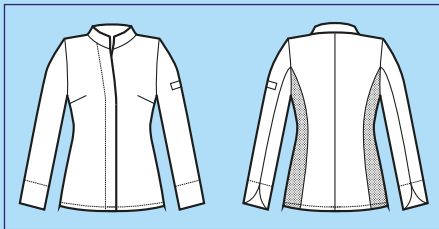

**Inserti ai fianchi in rete microfor
per facilitare il movimento e
migliorare la traspirazione**

Microfor net inserts on both sides to
ease movements and perspiration