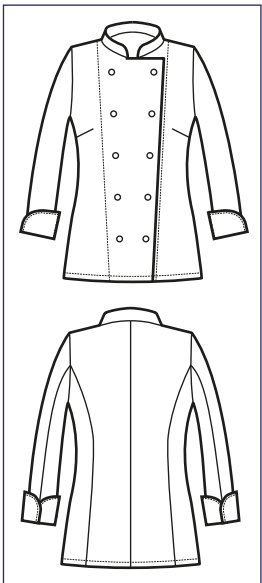

GIACCA LADY EXTRA LIGHT
BOTTONI A PALLINA

124092
BANDANA
MAORI 92

075092
CAPPELLO
CUOCO
MAORI 92

057531
GIACCA LADY
EXTRA LIGHT
65% polyester
35% cotton
125 gr/m²
S • M • L • XL • XXL
NERO

057531M
GIACCA LADY EXTRA LIGHT
MEZZA MANICA
65% polyester • 35% cotton
125 gr/m²
S • M • L • XL • XXL
NERO