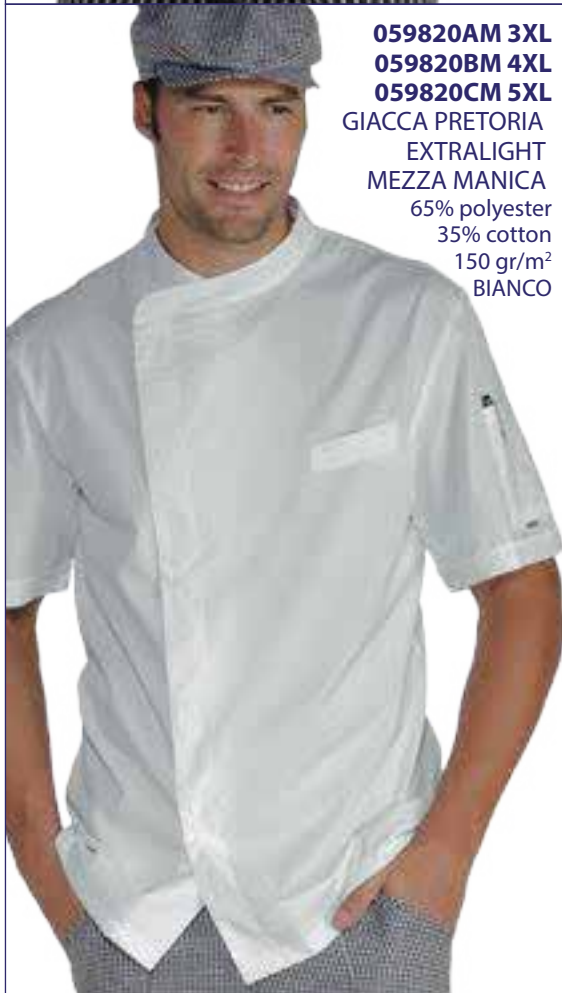

**059820AM 3XL
059820BM 4XL
059820CM 5XL**
GIACCA PRETORIA
EXTRALIGHT
MEZZA MANICA
65% polyester
35% cotton
150 gr/m²
BIANCO

BOTTONI A
PRESSIONE
SNAPS