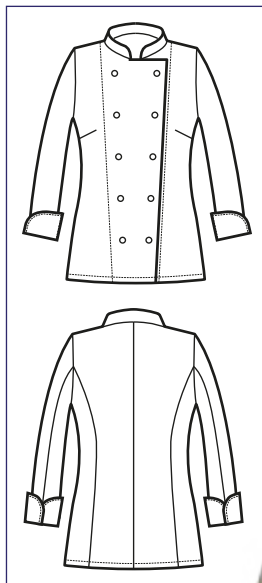

057615M
GIACCA LADY ROYAL
MEZZA MANICA
65% polyester
35% cotton
195 gr/m²
S • M • L • XL • XXL
BISCOTTO + MORO