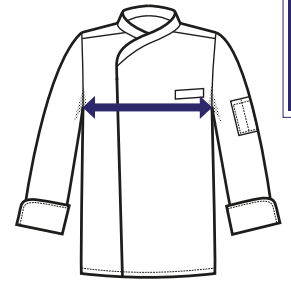

UNISEX
3XL • 4XL • 5XL

GIACCA SNAPS BILBAO
EXTRA LARGE

059340A 3XL
059340B 4XL
059340C 5XL
GIACCA BILBAO
65% polyester
35% cotton
195 gr/m²
BIANCO

059301A 3XL
059301B 4XL
059301C 5XL
GIACCA BILBAO
65% polyester
35% cotton
195 gr/m²
NERO

BOTTONI A
PRESSIONE
SNAPS

MISURA DEL CAPO
CLOTH MEASURE

A 3XL = cm 140

B 4XL = cm 150

C 5XL = cm 160

059340AM 3XL
059340BM 4XL
059340CM 5XL
GIACCA BILBAO
MEZZA MANICA
65% polyester
35% cotton
195 gr/m²
BIANCO

059301AM 3XL
059301BM 4XL
059301CM 5XL
GIACCA BILBAO
MEZZA MANICA
65% polyester
35% cotton
195 gr/m²
NERO

BOTTONI A
PRESSIONE
SNAPS

MISURA DEL CAPO
CLOTH MEASURE

A 3XL = cm 140

B 4XL = cm 150

C 5XL = cm 160