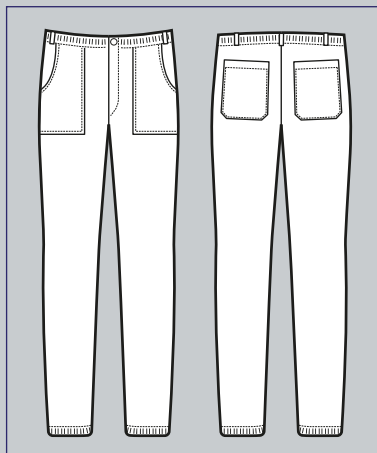

064600F
PANTALONE RICHMOND
97% cotton • 3% spandex
210 gr/m²
S • M • L • XL • XXL
BIANCO

**SUPER
STRETCH**