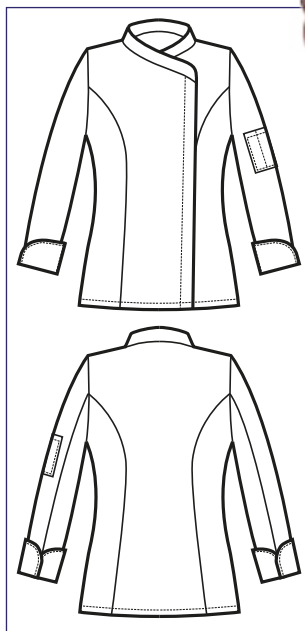

NEW

NEW

**057731M**  
GIACCA LADY SNAPS  
MEZZA MANICA  
65% pol. • 35% cot. - 195 gr/m<sup>2</sup>  
S • M • L • XL • XXL  
BIANCO + NERO

Bottoni a pressione  
Snaps

**057731**  
GIACCA LADY SNAPS  
65% polyester  
35% cotton  
195 gr/m<sup>2</sup>  
S • M • L • XL • XXL  
BIANCO+NERO