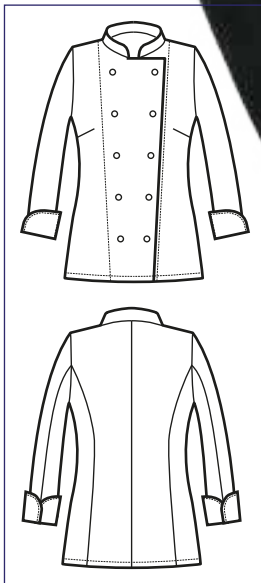

GIACCA LADY EXTRA LIGHT  
BOTTONI A PALLINA

**124060**  
BANDANA  
FUXIA

**057586**  
GIACCA LADY  
EXTRA LIGHT  
65% polyester  
35% cotton  
125 gr/m<sup>2</sup>  
S • M • L • XL • XXL  
NERO + FUXIA

**057586M**  
GIACCA LADY EXTRA LIGHT  
MEZZA MANICA  
65% polyester • 35% cotton  
125 gr/m<sup>2</sup>  
S • M • L • XL • XXL  
NERO + FUXIA