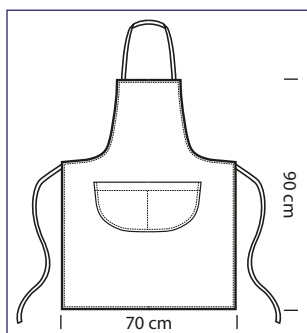

PETTORINA COLOURS
cm 70 x 90 - ONE SIZE