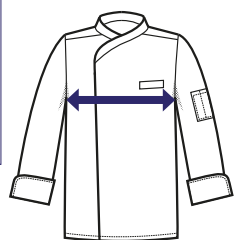

EXTRALIGHT
EXTRA LARGE

MISURA DEL CAPO
CLOTH MEASURE

A 3XL = cm 140
B 4XL = cm 150
C 5XL = cm 160

**Parte posteriore in rete
microfor per facilitare il
movimento e migliorare la
traspirazione**

Back side with net microfor
to ease the movement and
to improve perspiration