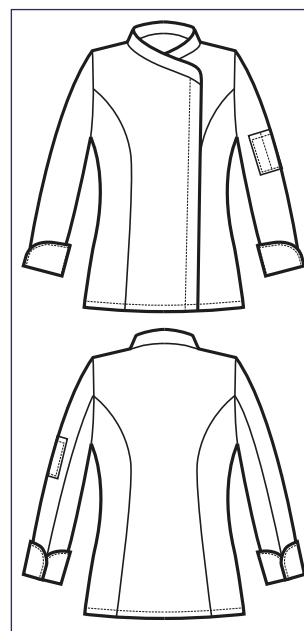

GIACCA SNAPS
LADY

080001
COPPOLA
NERO

057760
GIACCA LADY
SNAPS
65% polyester
35% cotton
195 gr/m²
S • M • L • XL • XXL
NERO + FUXIA

057760M
GIACCA LADY SNAPS
MEZZA MANICA
65% polyester
35% cotton
195 gr/m²
S • M • L • XL • XXL
NERO + FUXIA

078301
BOB UNISEX
NERO