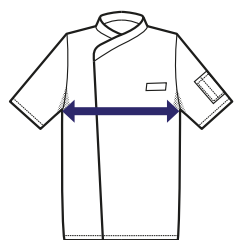

MISURA DEL CAPO
CLOTH MEASURE

A 3XL = cm 140
B 4XL = cm 150
C 5XL = cm 160