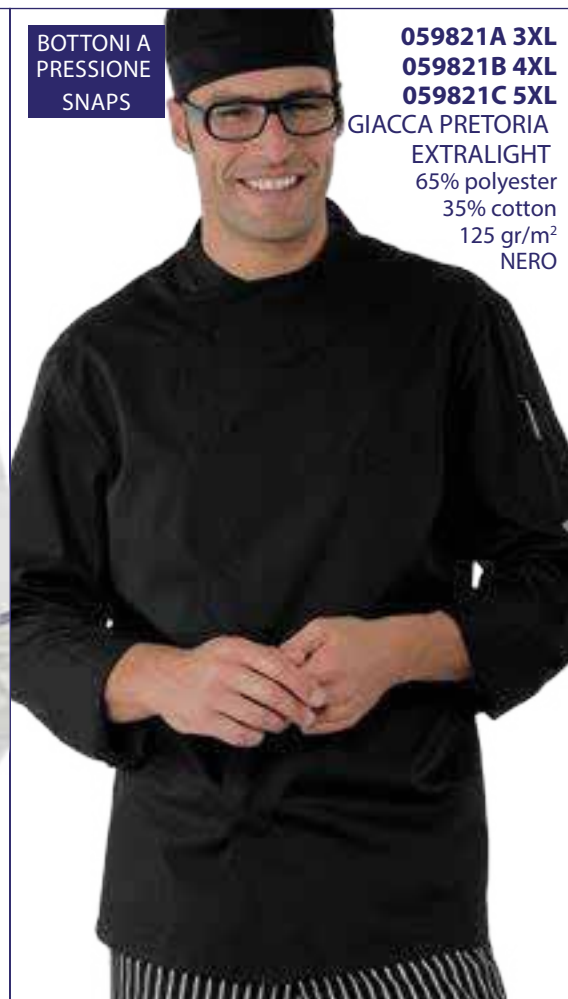

**059821A 3XL
059821B 4XL
059821C 5XL**
GIACCA PRETORIA
EXTRALIGHT
65% polyester
35% cotton
125 gr/m²
NERO