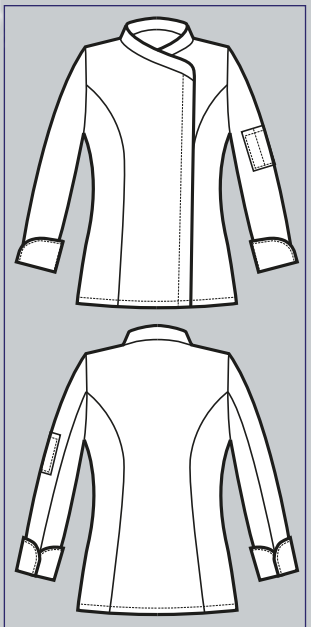

**057750M**

GIACCA LADY SNAPS  
MEZZA MANICA

97% cotton

3% spandex

136 gr/m<sup>2</sup>

S • M • L • XL • XXL

BIANCO

**057750**

GIACCA LADY SNAPS

97% cotton • 3% spandex - 136 gr/m<sup>2</sup>

S • M • L • XL • XXL

BIANCO

**SUPER STRETCH  
EXTRA LIGHT**

**BOTTONI A  
PRESSIONE  
SNAPS**

SUPER STRETCH  
LADY EXTRA LIGHT

**057751**  
GIACCA LADY SNAPS  
97% cotton • 3% spandex - 136 gr/m<sup>2</sup>  
S • M • L • XL • XXL  
NERO

**SUPER STRETCH  
EXTRA LIGHT**

**BOTTONI A  
PRESSIONE  
SNAPS**

**057751M**  
GIACCA LADY SNAPS  
MEZZA MANICA  
97% cotton  
3% spandex  
136 gr/m<sup>2</sup>  
S • M • L • XL • XXL  
NERO

**057560M**  
LADY EXTRA LIGHT  
SUPER STRETCH  
MEZZA MANICA  
97% cotton • 3% spandex  
136 gr/m<sup>2</sup>  
S • M • L • XL • XXL  
BIANCO