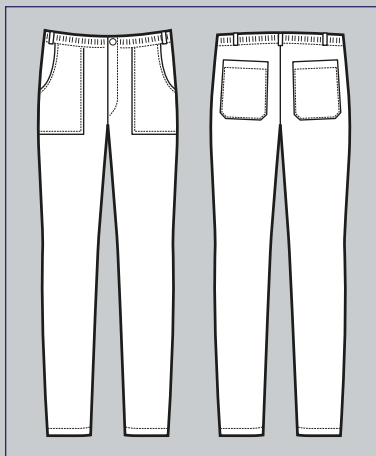

064600
PANTALONE VERMONT
97% cotton • 3% spandex
210 gr/m²
S • M • L • XL • XXL
BIANCO

**SUPER
STRETCH**