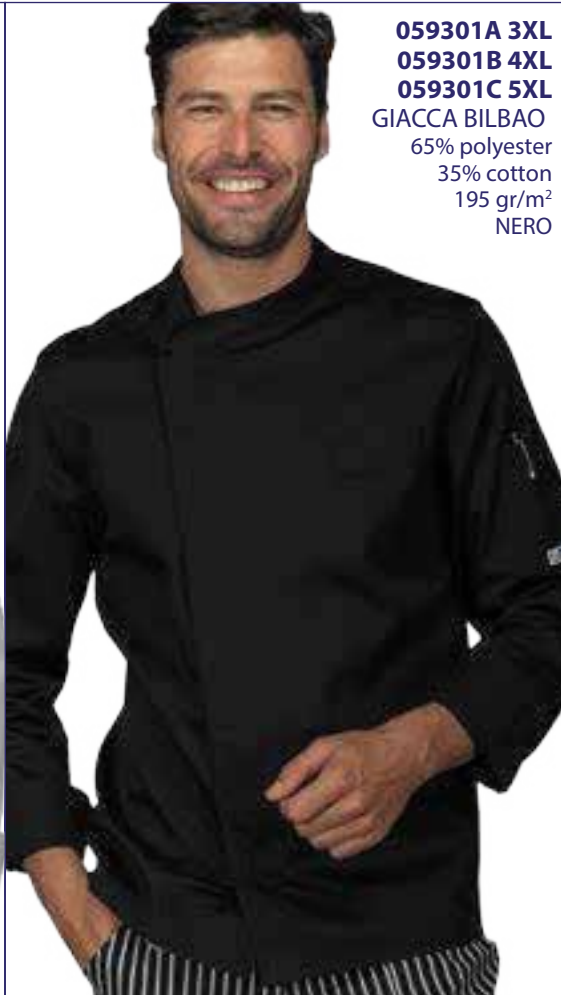

059301A 3XL
059301B 4XL
059301C 5XL
GIACCA BILBAO
65% polyester
35% cotton
195 gr/m²
NERO

BOTTONI A
PRESSIONE
SNAPS