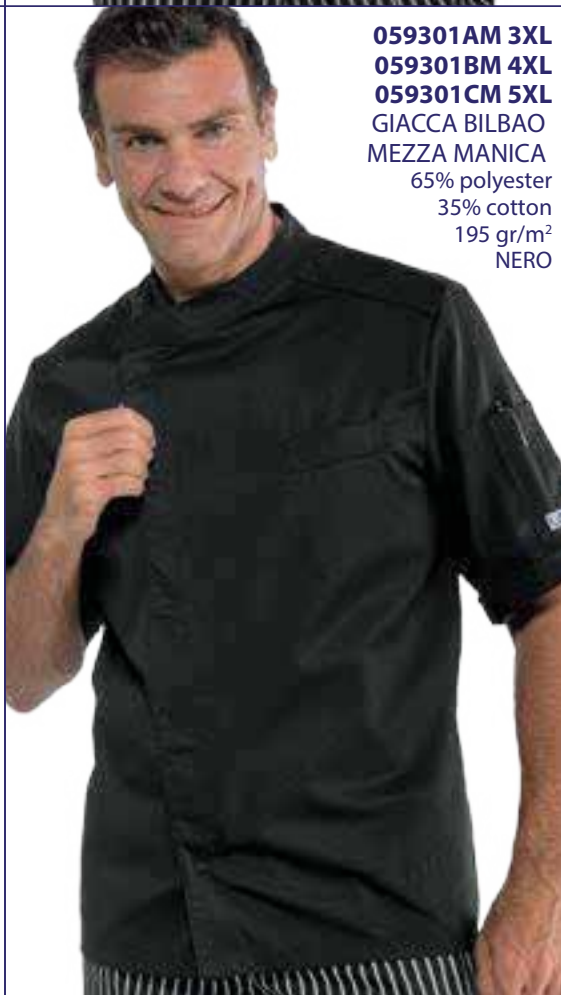

059301AM 3XL
059301BM 4XL
059301CM 5XL
GIACCA BILBAO
MEZZA MANICA
65% polyester
35% cotton
195 gr/m²
NERO

BOTTONI A
PRESSIONE
SNAPS