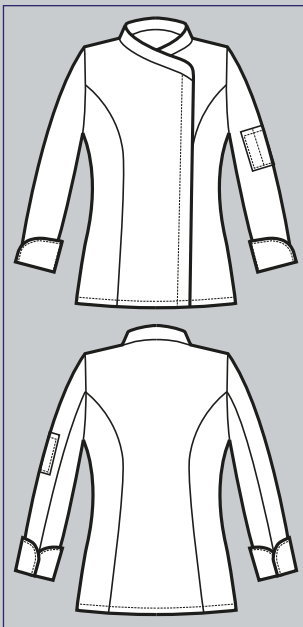

**057750M**

GIACCA LADY SNAPS  
MEZZA MANICA

97% cotton

3% spandex

136 gr/m<sup>2</sup>

S • M • L • XL • XXL

BIANCO

**057750**

GIACCA LADY SNAPS

97% cotton • 3% spandex - 136 gr/m<sup>2</sup>

S • M • L • XL • XXL

BIANCO

**SUPER STRETCH  
EXTRA LIGHT**

**BOTTONI A  
PRESSIONE  
SNAPS**

SUPER STRETCH  
LADY EXTRA LIGHT

**057751**  
GIACCA LADY SNAPS  
97% cotton • 3% spandex - 136 gr/m<sup>2</sup>  
S • M • L • XL • XXL  
NERO

**SUPER STRETCH  
EXTRA LIGHT**

**BOTTONI A  
PRESSIONE  
SNAPS**

**057751M**  
GIACCA LADY SNAPS  
MEZZA MANICA  
97% cotton  
3% spandex  
136 gr/m<sup>2</sup>  
S • M • L • XL • XXL  
NERO

**057560M**  
LADY EXTRA LIGHT  
SUPER STRETCH  
MEZZA MANICA  
97% cotton • 3% spandex  
136 gr/m<sup>2</sup>  
S • M • L • XL • XXL  
BIANCO