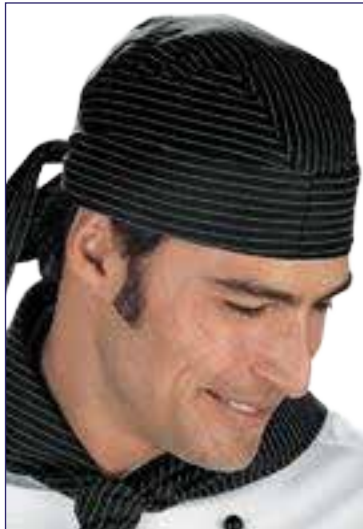

CAPPELLI BANDANE COLOURS

**124051**  
VIENNA NERO

**124052**  
VIENNA BLU

**124053**  
VIENNA BORDEAUX

**124041**  
BLACK JEANS

**124091**  
MAORI 91

**124092**  
MAORI 92

**124095**  
MAORI 95