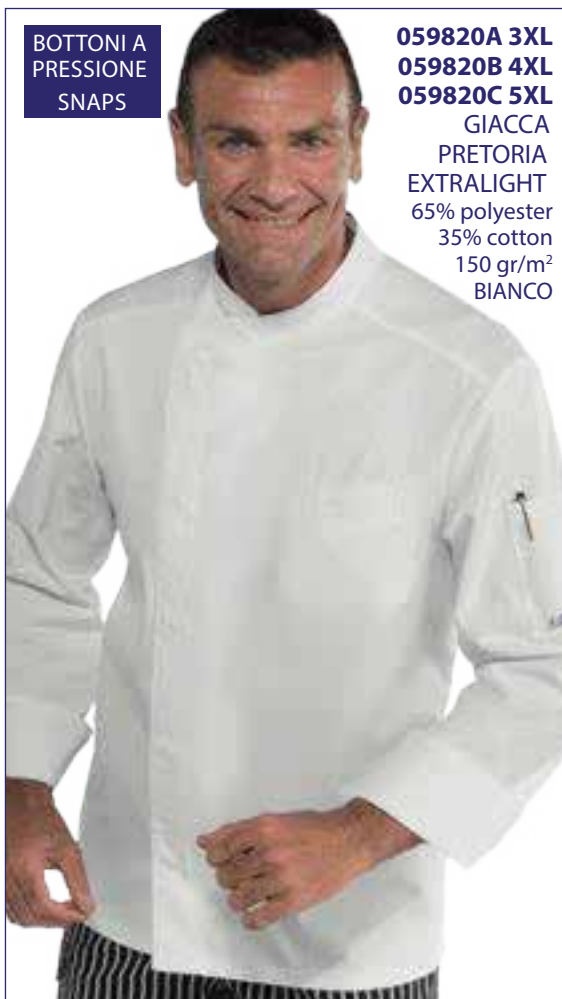

Back side with net microfor  
to ease the movement and  
to improve perspiration

MISURA DEL CAPO  
CLOTH MEASURE

A 3XL = cm 140  
B 4XL = cm 150  
C 5XL = cm 160

UNISEX  
3XL • 4XL • 5XL EXTRALIGHT

BOTTONI A  
PRESSIONE  
SNAPS