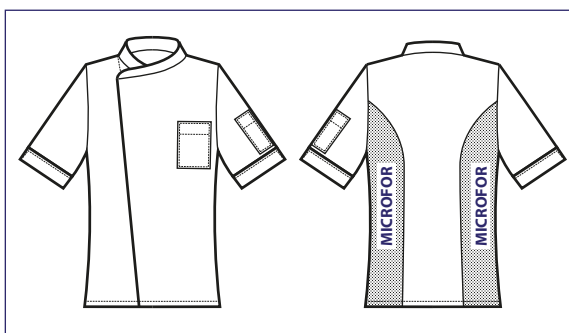

059970
GIACCA DUBAI
65% cotton
35% polyester
125 gr/m²
S • M • L • XL • XXL
NERO+BIANCO