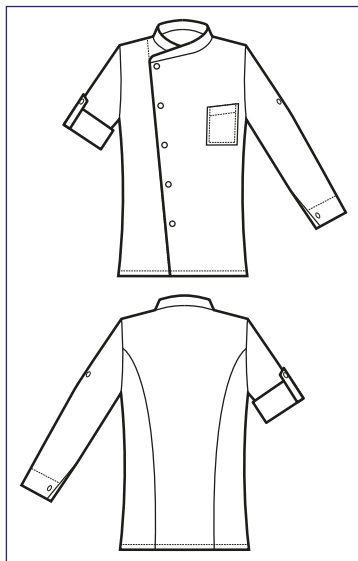

GIACCA SNAPS
MANHATTAN