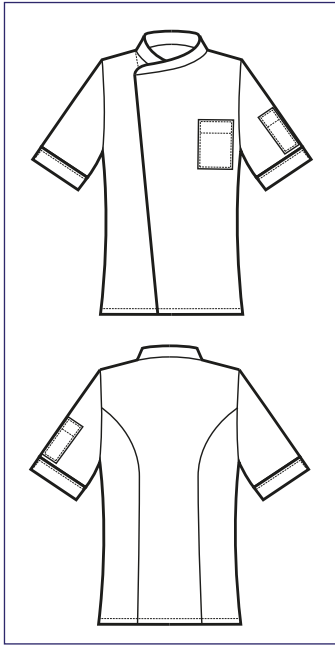

GIACCA CUOCO
EXTRA LIGHT

059979
GIACCA DUBAI
60% cotton
40% linen
120 gr/m²
S • M • L • XL • XXL
LINO + NERO

NEW