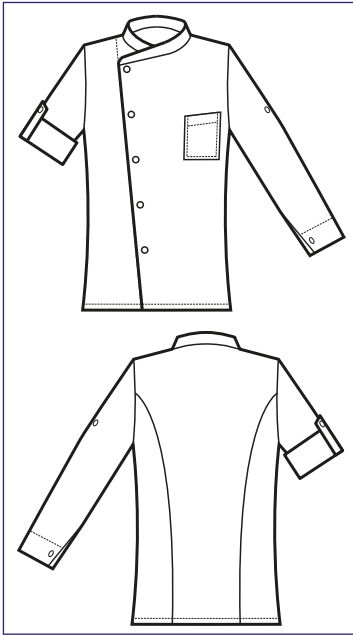

GIACCA SNAPS
MANHATTAN