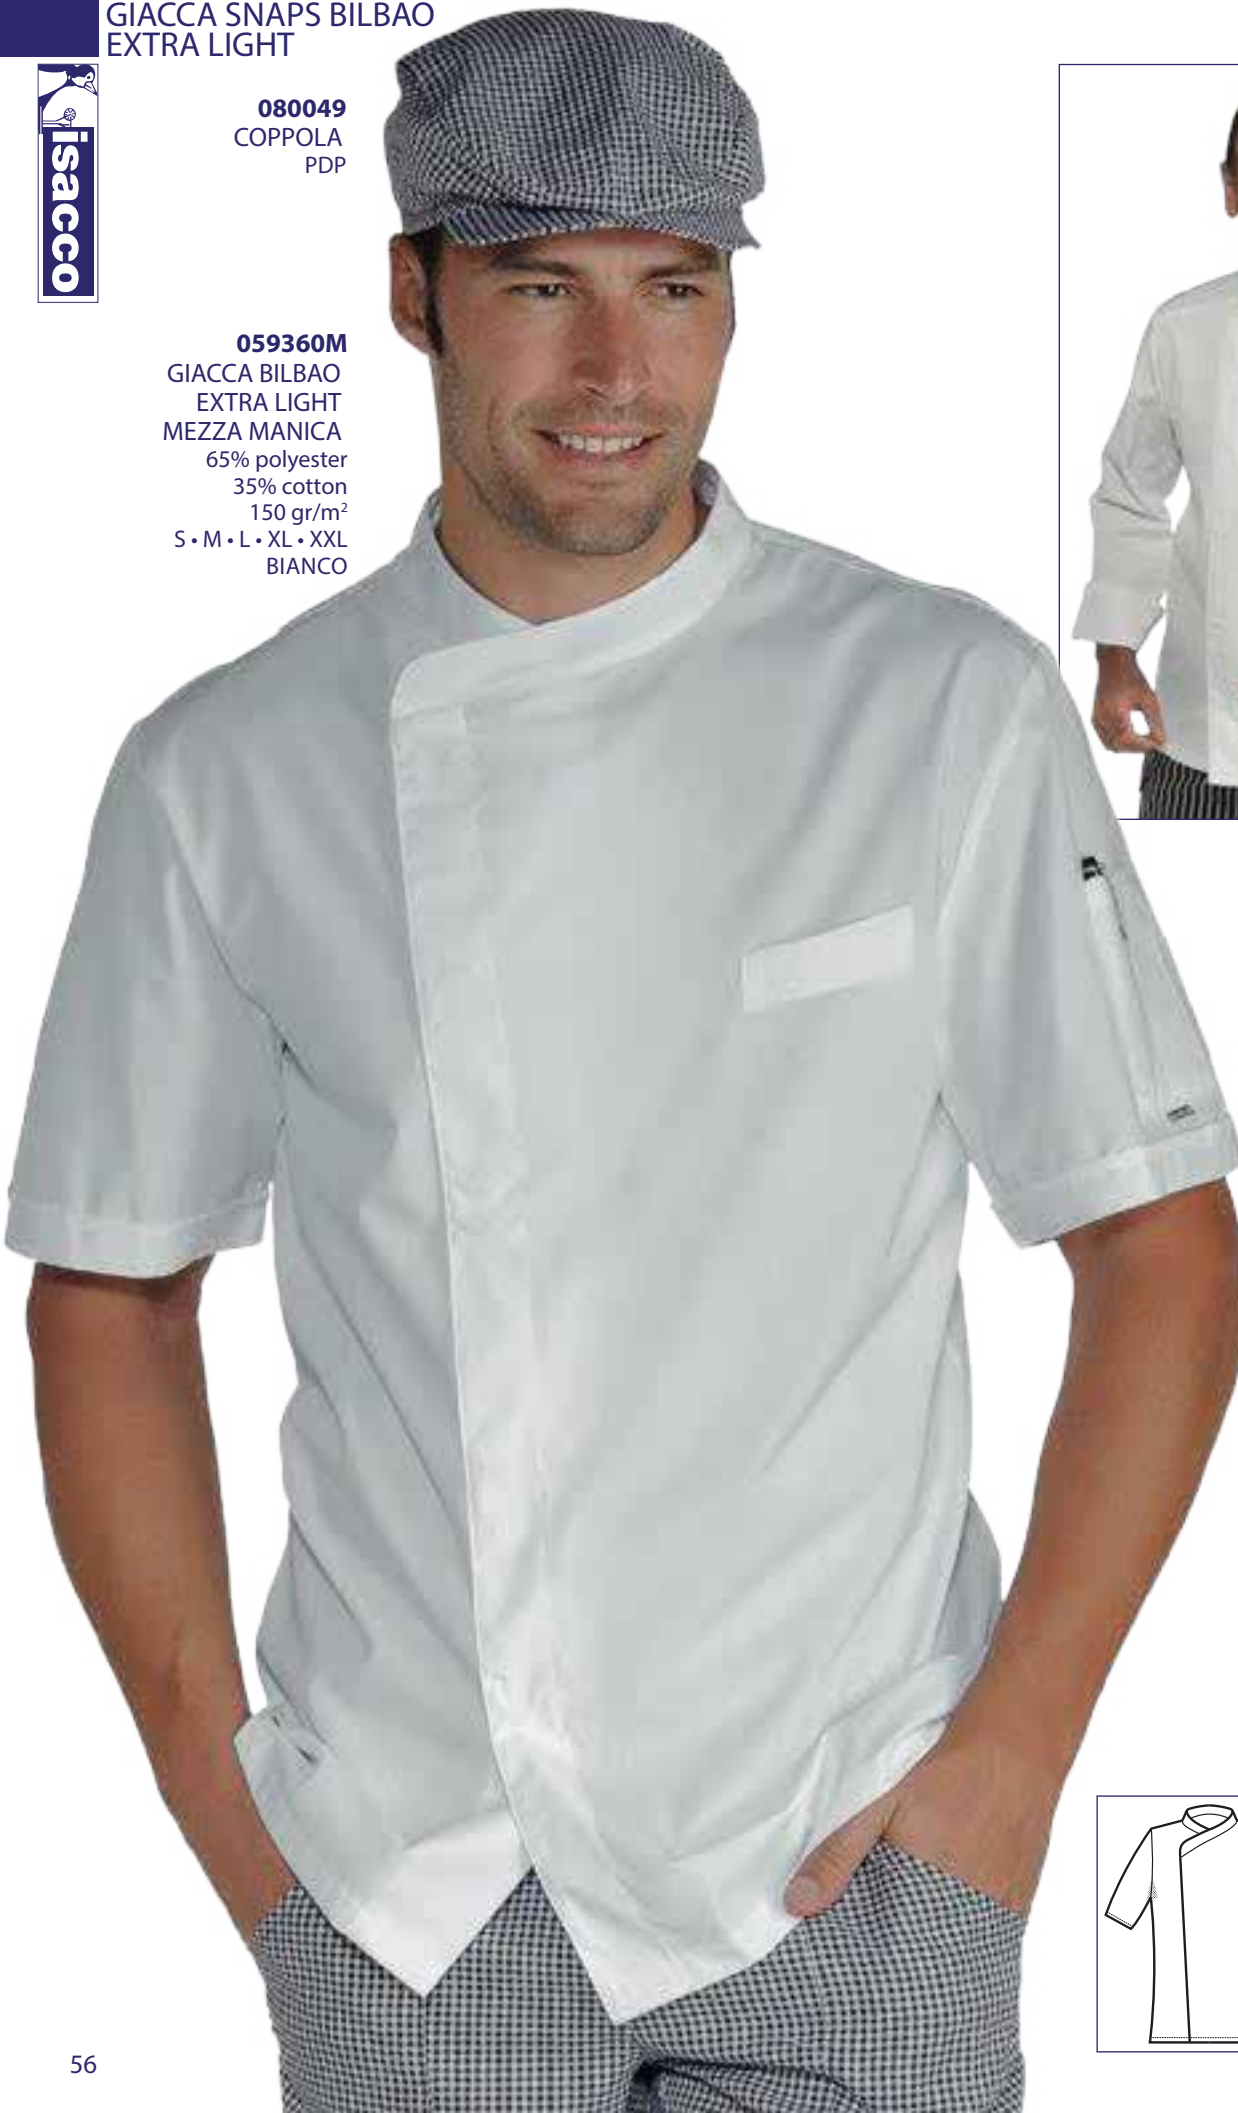

GIACCA SNAPS BILBAO
EXTRA LIGHT

080049
COPPOLA
PDP

059360M
GIACCA BILBAO
EXTRA LIGHT
MEZZA MANICA
65% polyester
35% cotton
150 gr/m²
S • M • L • XL • XXL
BIANCO