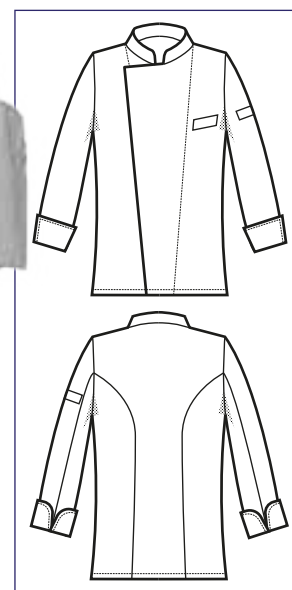

058800
GIACCA HELSINKI
65% polyester
35% cotton
195 gr/m²
S • M • L • XL • XXL
BIANCO

**BOTTONI A
PRESSIONE
SNAPS**

058800M
GIACCA HELSINKI
MEZZA MANICA
65% polyester
35% cotton
195 gr/m²
S • M • L • XL • XXL
BIANCO