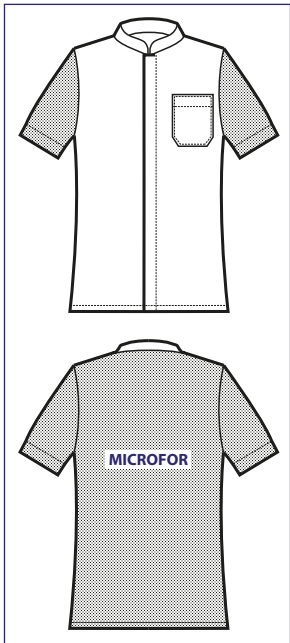

GIACCA CUOCO
EXTRA LIGHT STRETCH

MICROFOR

BOTTONI A
PRESSIONE
SNAPS

058661
GIACCA LEON
JEANS LIGHT STRETCH
97% cotton
3% spandex
140 gr/m²
S • M • L • XL • XXL
BLACK JEANS