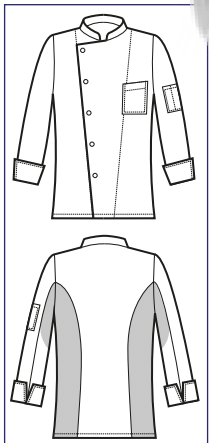

**Inserti ai fianchi e alla manica
in rete microfor per facilitare
il movimento e migliorare la
traspirazione**

Microfor net inserts on both
sides and sleeves to ease
movements and perspiration

057200

GIACCA BELFAST SLIM

65% polyester

35% cotton

195 gr/m²

S • M • L • XL • XXL

BIANCO

**BOTTONI A
PRESSIONE
SNAPS**