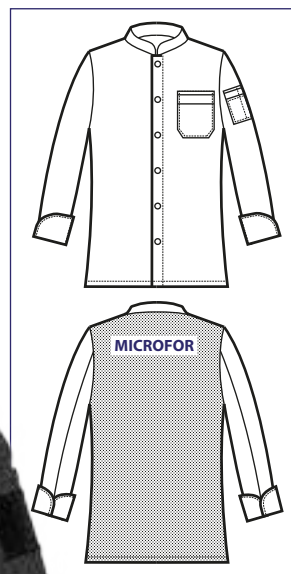

GIACCA CUOCO
EXTRA LIGHT STRETCH

**JEANS
LIGHT STRETCH**

058561
GIACCA KOEN
JEANS LIGHT STRETCH
97% cotton
3% spandex
140 gr/m²
S • M • L • XL • XXL
BLACK JEANS

**SCHIENA/BACK
IN MICROFOR**