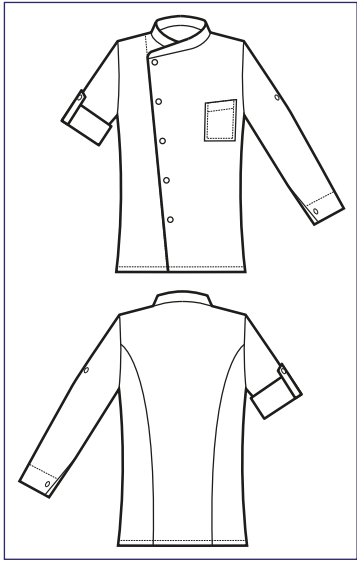

GIACCA SNAPS
MANHATTAN