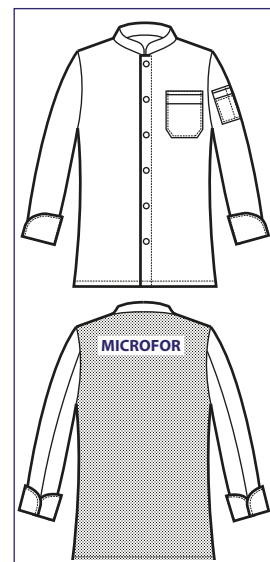

GIACCA CUOCO
EXTRA LIGHT STRETCH

058590M
GIACCA KOEN
SUPER DRY LIGHT
MEZZA MANICA
100% polyester
super dry light
85 gr/m²
S • M • L • XL • XXL
BIANCO

**SCHIENA/BACK
IN MICROFOR**

**SCHIENA/BACK
IN MICROFOR**

058590
GIACCA KOEN
SUPER DRY LIGHT
100% polyester
super dry light
85 gr/m²
S • M • L • XL • XXL
BIANCO

**SUPER DRY
LIGHT**
IL TESSUTO LEGGERO
ANTIMACCHIA
CHE RESPIRA
THE LIGHT ANTISTAIN
FABRIC
THAT BREATHES