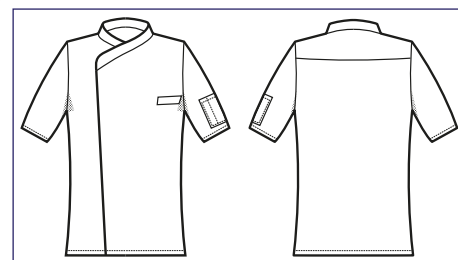

GIACCA SNAPS BILBAO
EXTRA LIGHT

080049
COPPOLA
PDP

059360M
GIACCA BILBAO
EXTRA LIGHT
MEZZA MANICA
65% polyester
35% cotton
150 gr/m²
S • M • L • XL • XXL
BIANCO

059360
GIACCA BILBAO
EXTRA LIGHT
65% polyester
35% cotton
150 gr/m²
S • M • L • XL • XXL
BIANCO