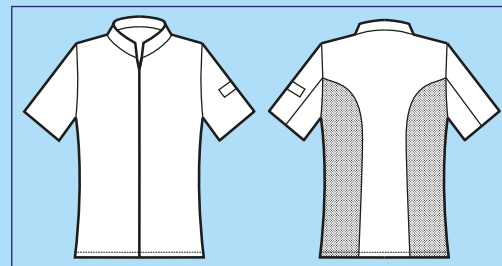

Inserti ai fianchi in rete microfor per facilitare il movimento e migliorare la traspirazione

Microfor net inserts on both sides to ease movements and perspiration

SUPER DRY

**IL TESSUTO
ANTIMACCHIA
CHE RESPIRA**

THE ANTISTAIN
FABRIC
THAT BREATHES

**BOTTONI A
PRESSIONE
SNAPS**