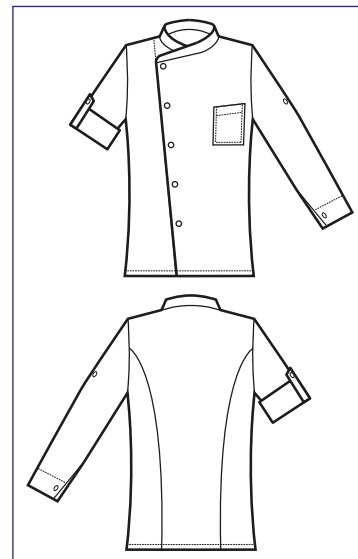

GIACCA SNAPS
MANHATTAN

059710
GIACCA MANHATTAN
65% polyester
35% cotton
195 gr/m²
S • M • L • XL • XXL
BIANCO + NERO

**BOTTONI A
PRESSIONE
SNAPS**

059710M
GIACCA MANHATTAN
MEZZA MANICA
Half sleeve
Halbarm
Demie manche
Manga corta
S • M • L • XL • XXL
BIANCO + NERO

**BOTTONI A
PRESSIONE
SNAPS**