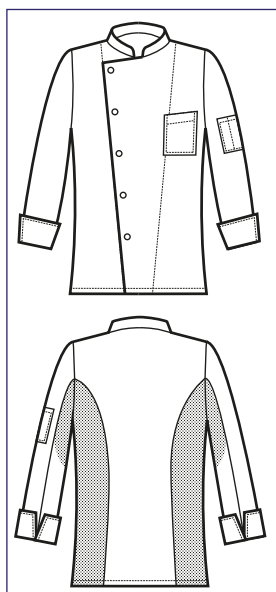

Microfor net inserts on both  
sides and sleeves to ease  
movements and  
perspiration

GIACCA BELFAST  
SLIM

**057277M**  
GIACCA BELFAST SLIM  
MEZZA MANICA  
100% cotton  
220 gr/m<sup>2</sup>  
S • M • L • XL • XXL  
JEANS + NERO