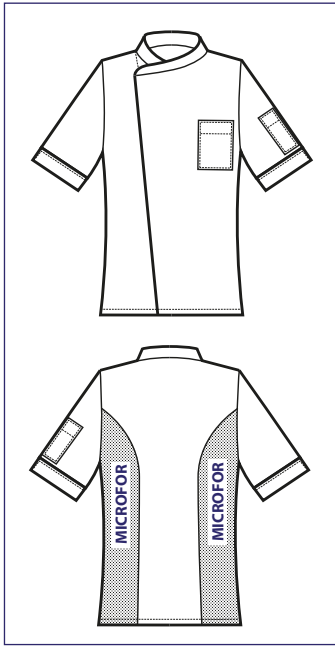

059974
GIACCA DUBAI
65% cotton
35% polyester
125 gr/m²
S • M • L • XL • XXL
NERO+MELA

NEW

INSERTI AI FIANCHI IN MICROFOR
SIDES INSERTS IN MICROFOR

**BOTTONI A
PRESSIONE
SNAPS**