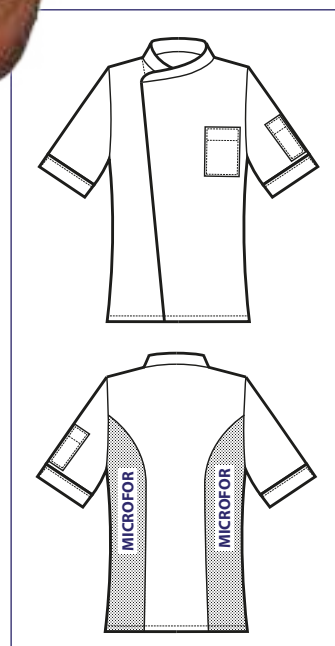

GIACCA CUOCO
EXTRA LIGHT

INSERTI AI FIANCHI IN
MICROFOR
SIDES INSERTS IN
MICROFOR

059965
GIACCA DUBAI
65% cotton
35% polyester
150 gr/m²
S • M • L • XL • XXL
BIANCO+TRICOLORE

NEW

BOTTONI A
PRESSIONE
SNAPS