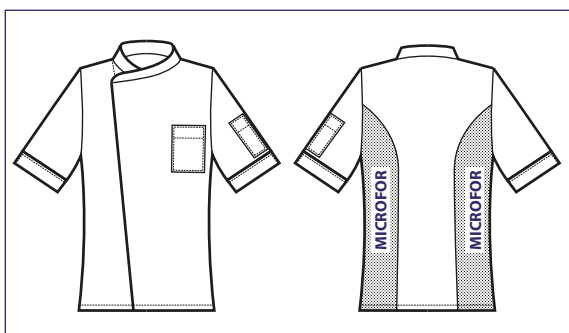

GIACCA CUOCO  
EXTRA LIGHT

NEW

BOTTONI A  
PRESSIONE  
SNAPS

NEW

INSERTI AI FIANCHI IN MICROFOR  
SIDES INSERTS IN MICROFOR

**059971**  
GIACCA DUBAI  
65% cotton  
35% polyester  
125 gr/m<sup>2</sup>  
S • M • L • XL • XXL  
NERO