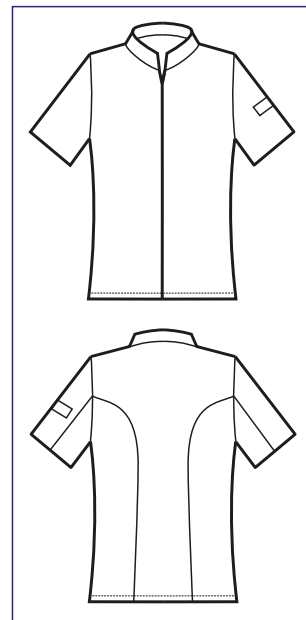

058850M
GIACCA SINCLER
MEZZA MANICA
65% polyester
35% cotton
195 gr/m²
S • M • L • XL • XXL
BIANCO

BOTTONI A
PRESSIONE
SNAPS