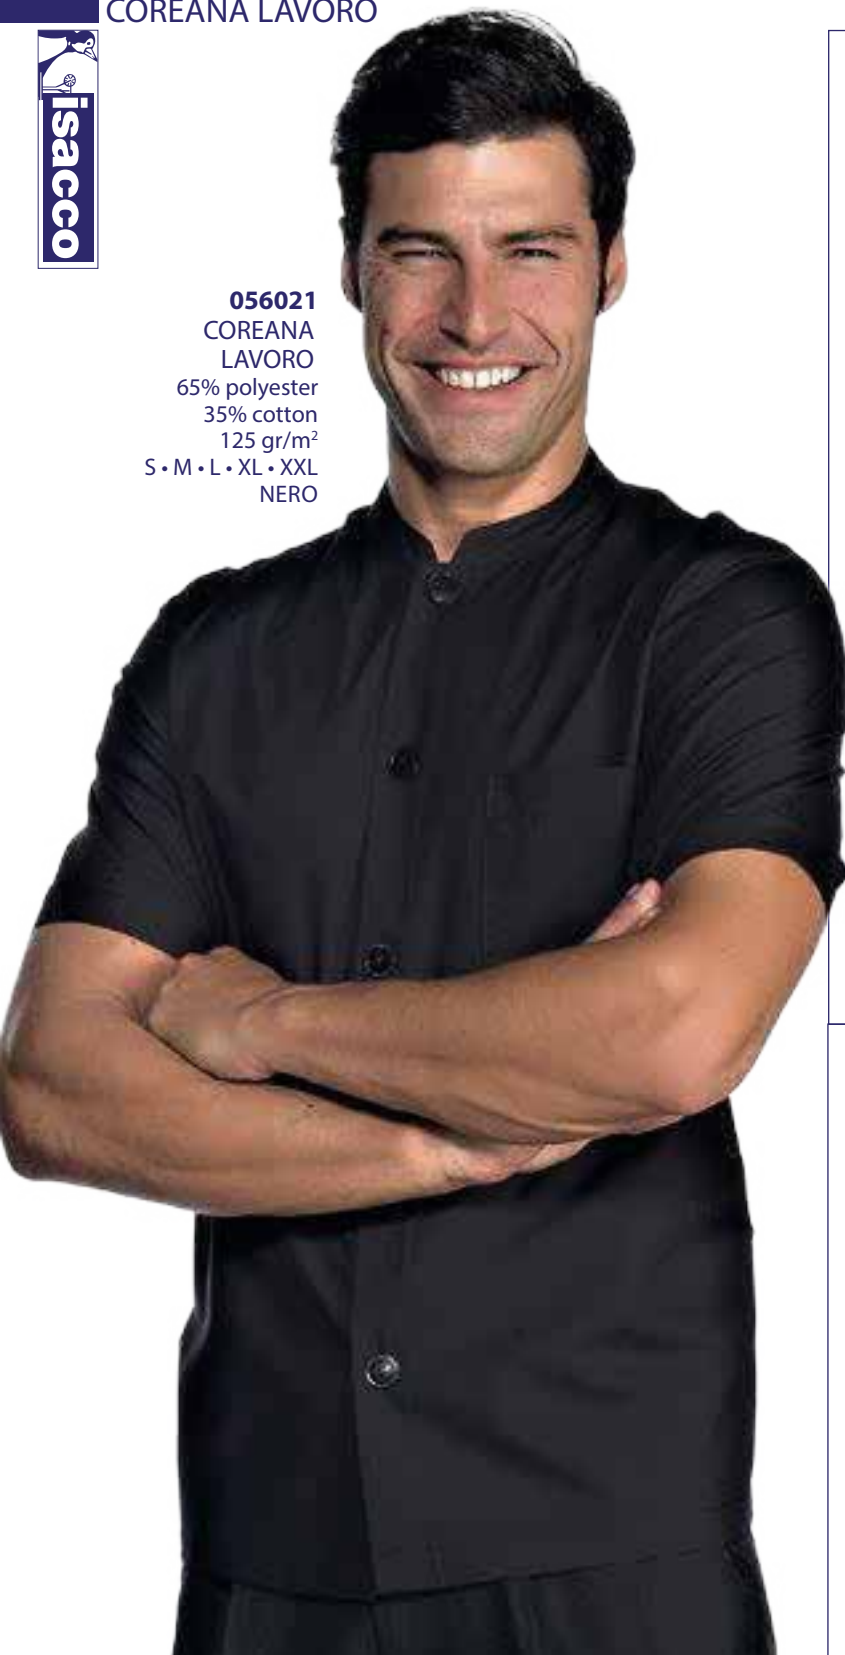

056001
COREANA
LAVORO
100% cotton
190 gr/m²
S • M • L • XL • XXL
BIANCO + NERO

056021
COREANA
LAVORO
65% polyester
35% cotton
125 gr/m²
S • M • L • XL • XXL
NERO