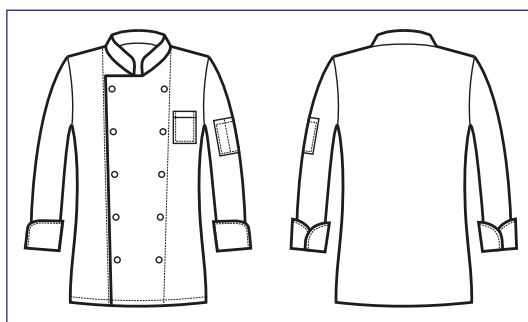

057011
GIACCA CUOCO
EXTRA LIGHT
65% polyester • 35% cotton
125 gr/m²
S • M • L • XL • XXL
NERO