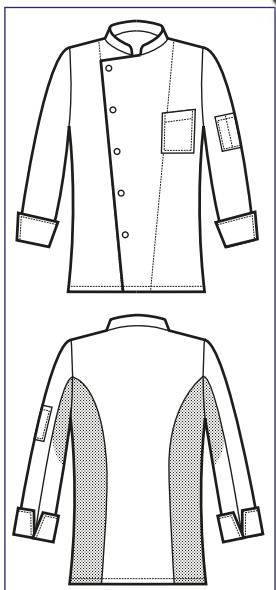

Microfor net inserts on both sides  
and sleeves to ease movements  
and perspiration

GIACCA SNAPS  
MANHATTAN

**059710**  
GIACCA MANHATTAN  
65% polyester  
35% cotton  
195 gr/m<sup>2</sup>  
S • M • L • XL • XXL  
BIANCO + NERO