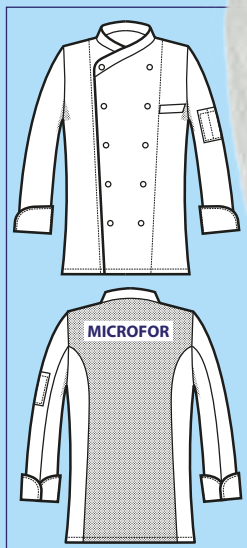

058330
GIACCA CALIFORNIA
SLIM
100% polyester super dry
130 gr/m²
S • M • L • XL • XXL
BIANCO + NERO

058330M
GIACCA CALIFORNIA SLIM
MEZZA MANICA
100% polyester super dry
130 gr/m²
S • M • L • XL • XXL
BIANCO + NERO

SLIM