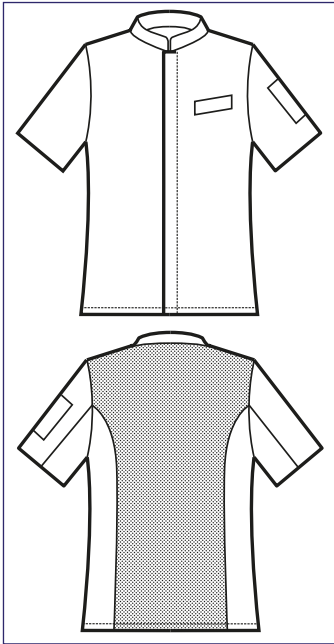

GIACCA CUOCO
EXTRA LIGHT STRETCH

058740M
GIACCA BRADFORD
MEZZA MANICA
65% polyester
35% cotton
150 gr/m²
S • M • L • XL • XXL
BIANCO

NEW

**SCHIENA/BACK
IN MICROFOR**

**BOTTONI A
PRESSIONE
SNAPS**

058730M
GIACCA BRADFORD
SUPER DRY LIGHT
MEZZA MANICA
100% polyester
super dry light
85 gr/m²
S • M • L • XL • XXL
BIANCO

**SUPER DRY
LIGHT**

**IL TESSUTO LEGGERO
ANTIMACCHIA
CHE RESPIRA**

**THE LIGHT ANTISTAIN
FABRIC
THAT BREATHES**