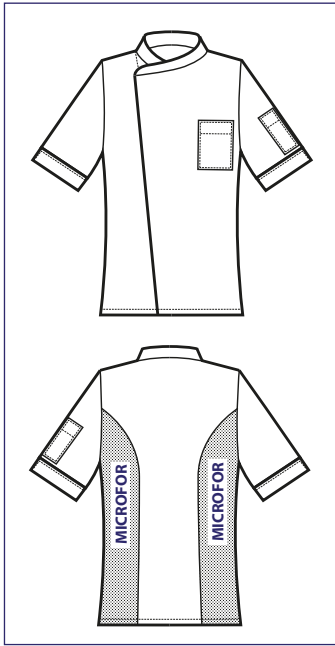

NEW

INSERTI AI FIANCHI IN MICROFOR
SIDES INSERTS IN MICROFOR

059975

GIACCA DUBAI

65% cotton

35% polyester

125 gr/m²

S • M • L • XL • XXL

NERO+TRICOLORE

BOTTONI A
PRESSIONE
SNAPS