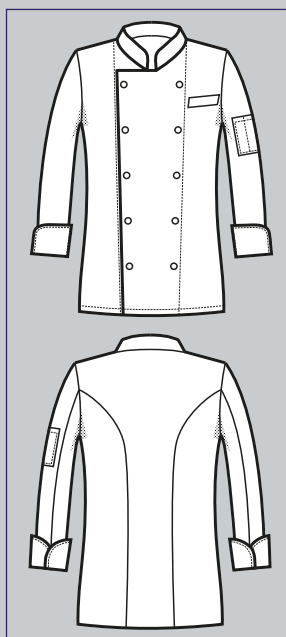

SUPER STRETCH
EXTRA LIGHT

057361
GIACCA
ALABAMA SLIM
EXTRA LIGHT
SUPER STRETCH
97% cotton
3% spandex
136 gr/m²
S • M • L • XL • XXL
NERO

**SUPER STRETCH
EXTRA LIGHT**

057361M
GIACCA ALABAMA SLIM
MEZZA MANICA
EXTRA LIGHT
SUPER STRETCH
97% cotton
3% spandex
136 gr/m²
S • M • L • XL • XXL
NERO