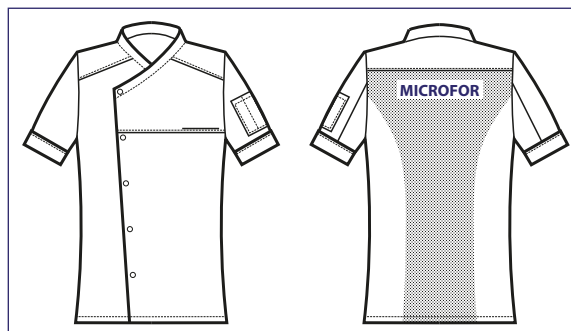

058467M

GIACCA ERICKSON
JEANS LIGHT STRETCH
MEZZA MANICA
97% cotton • 3% spandex
140 gr/m²
S • M • L • XL • XXL
JEANS

BOTTONI A
PRESSIONE
SNAPS