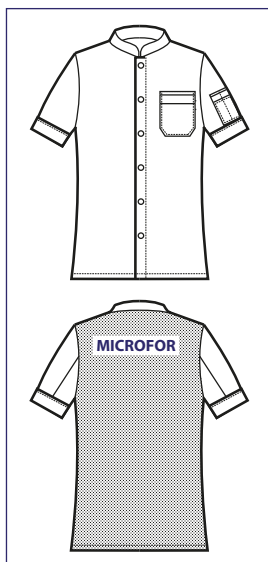

SCHIENA/BACK
IN MICROFOR

SCHIENA/BACK
IN MICROFOR

058591
GIACCA KOEN
SUPER DRY LIGHT
100% polyester
super dry light
85 gr/m²
S • M • L • XL • XXL
NERO

058591M
GIACCA KOEN
SUPER DRY LIGHT
MEZZA MANICA
100% polyester
super dry light
85 gr/m²
S • M • L • XL • XXL
NERO

**SUPER DRY
LIGHT**
IL TESSUTO LEGGERO
ANTIMACCHIA
CHE RESPIRA
THE LIGHT ANTISTAIN
FABRIC
THAT BREATHES