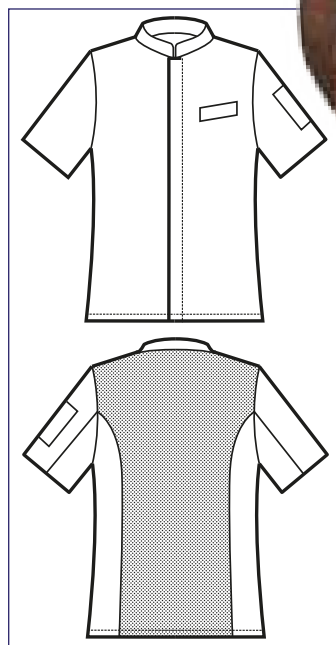

GIACCA CUOCO
EXTRA LIGHT STRETCH

isacco

**SUPER DRY
LIGHT**

**IL TESSUTO LEGGERO
ANTIMACCHIA
CHE RESPIRA**

**THE LIGHT ANTISTAIN
FABRIC
THAT BREATHES**

058731M

GIACCA BRADFORD
SUPER DRY LIGHT
MEZZA MANICA
100% polyester
super dry light
85 gr/m²
S • M • L • XL • XXL
NERO

058741M

GIACCA
BRADFORD
65% polyester
35% cotton
125 gr/m²
S • M • L • XL • XXL
NERO

NEW

**BOTTONI A
PRESSIONE
SNAPS**

**SCHIENA/BACK
IN MICROFOR**