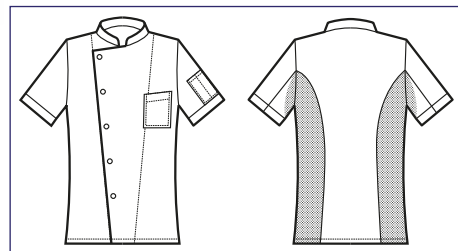

GIACCA BELFAST
SLIM

057277M
GIACCA BELFAST SLIM
MEZZA MANICA
100% cotton
220 gr/m²
S • M • L • XL • XXL
JEANS + NERO

**BOTTONI A
PRESSIONE
SNAPS**